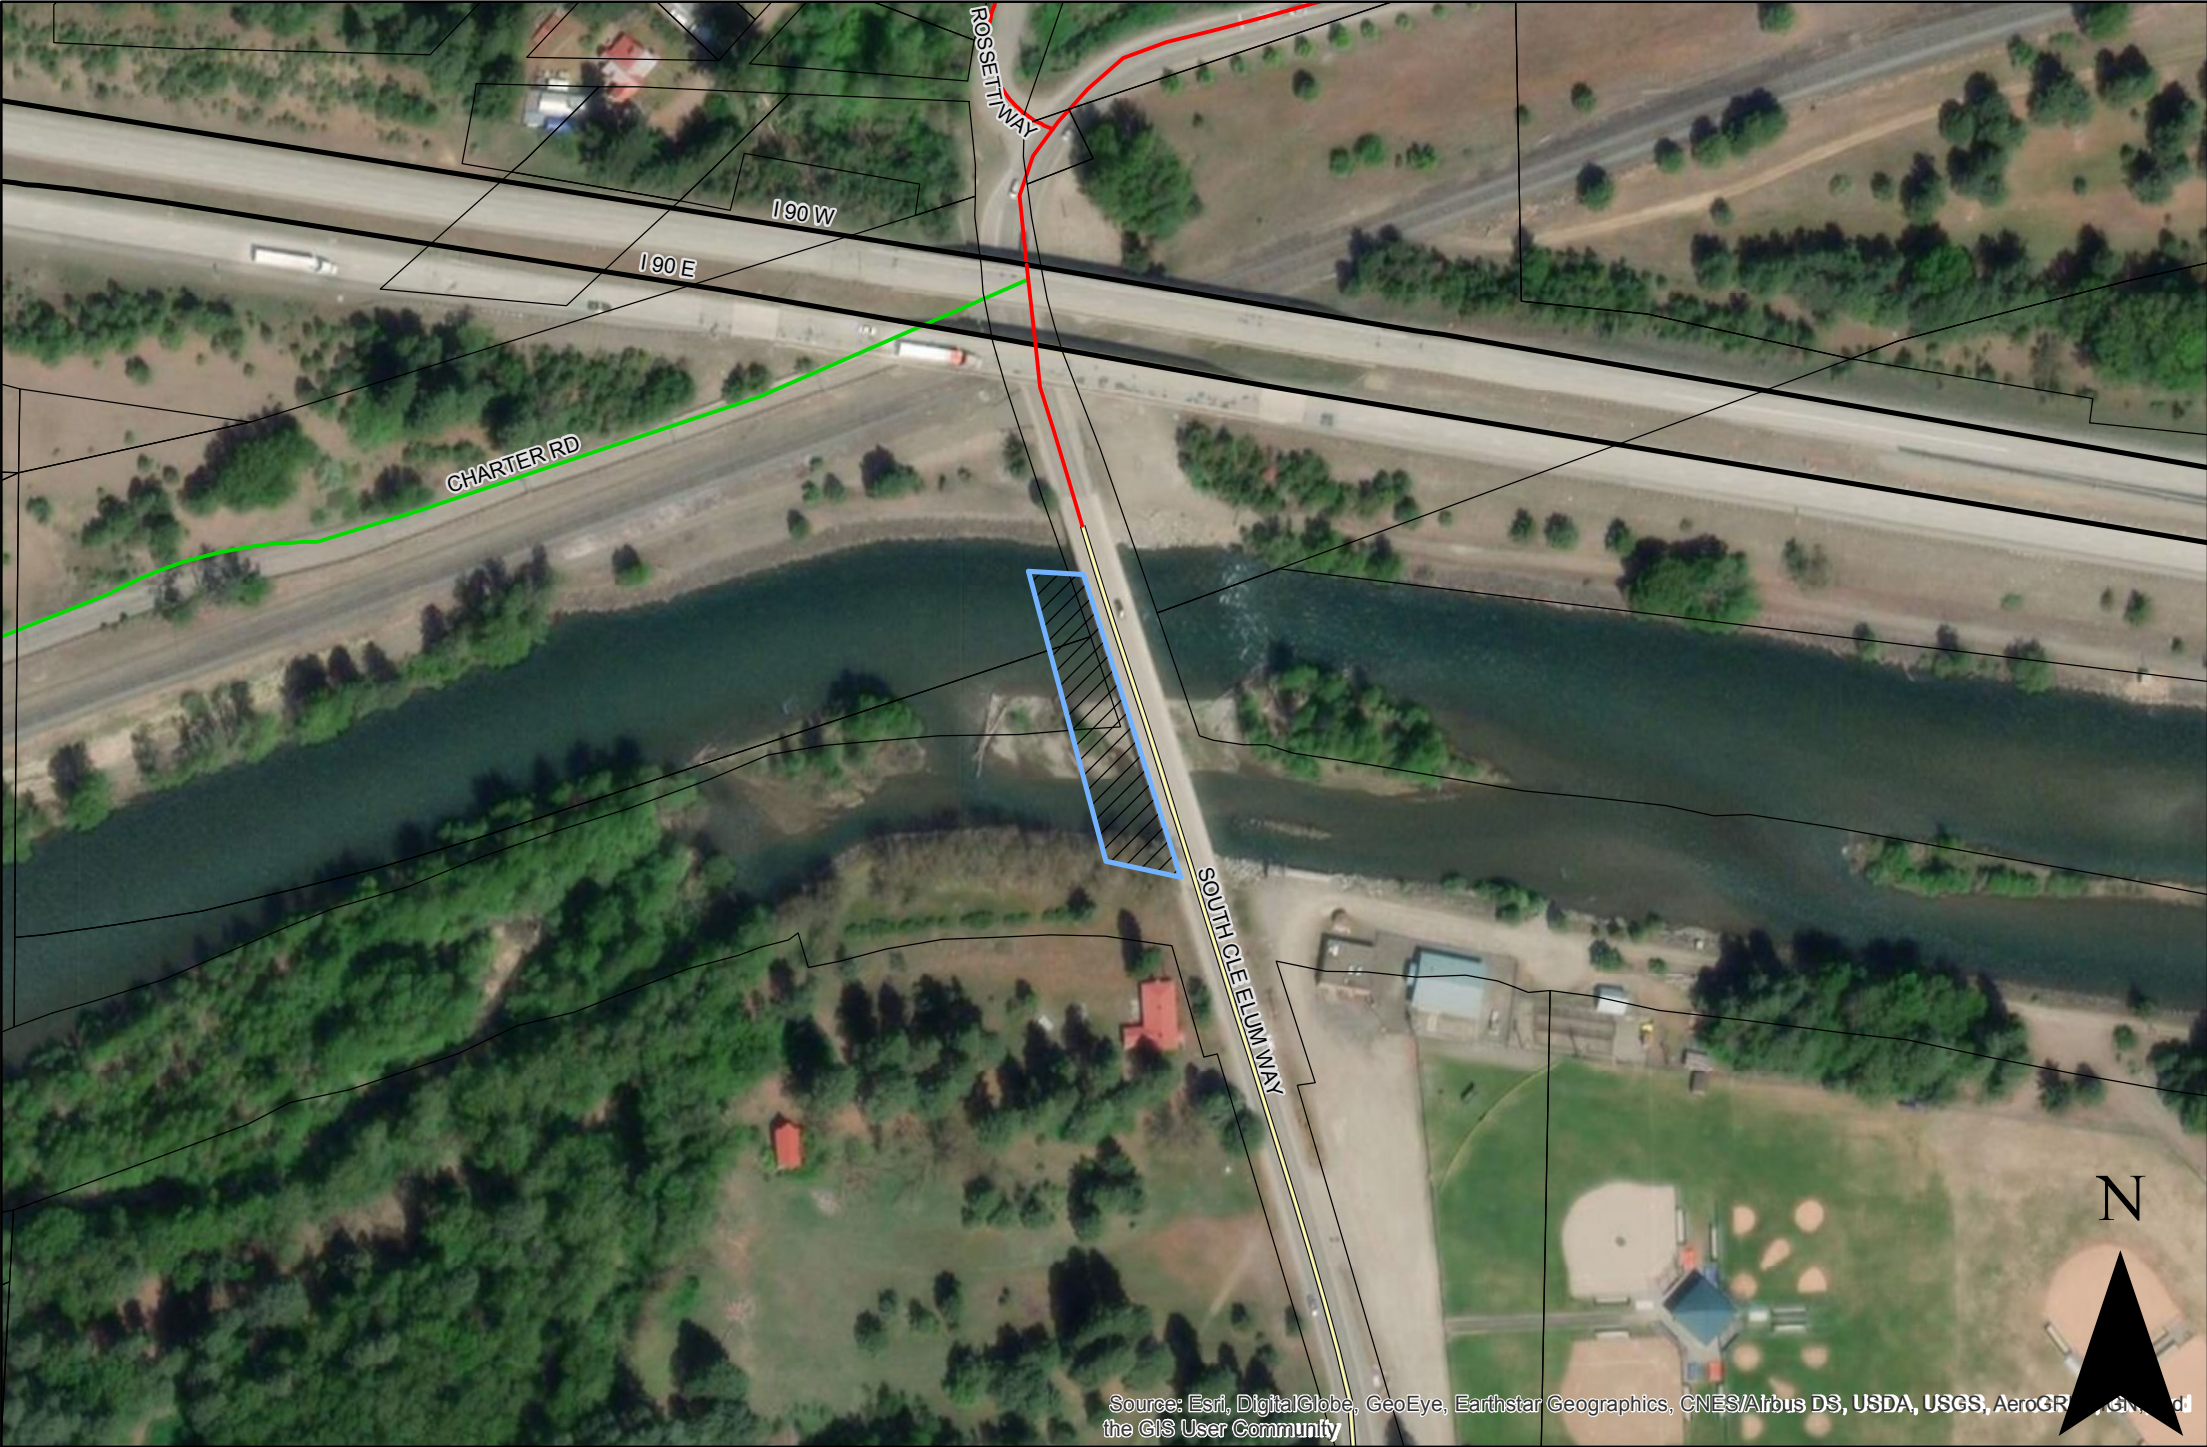

SX-18-00023 City of Cle Elum

1:2,000

Aerial View